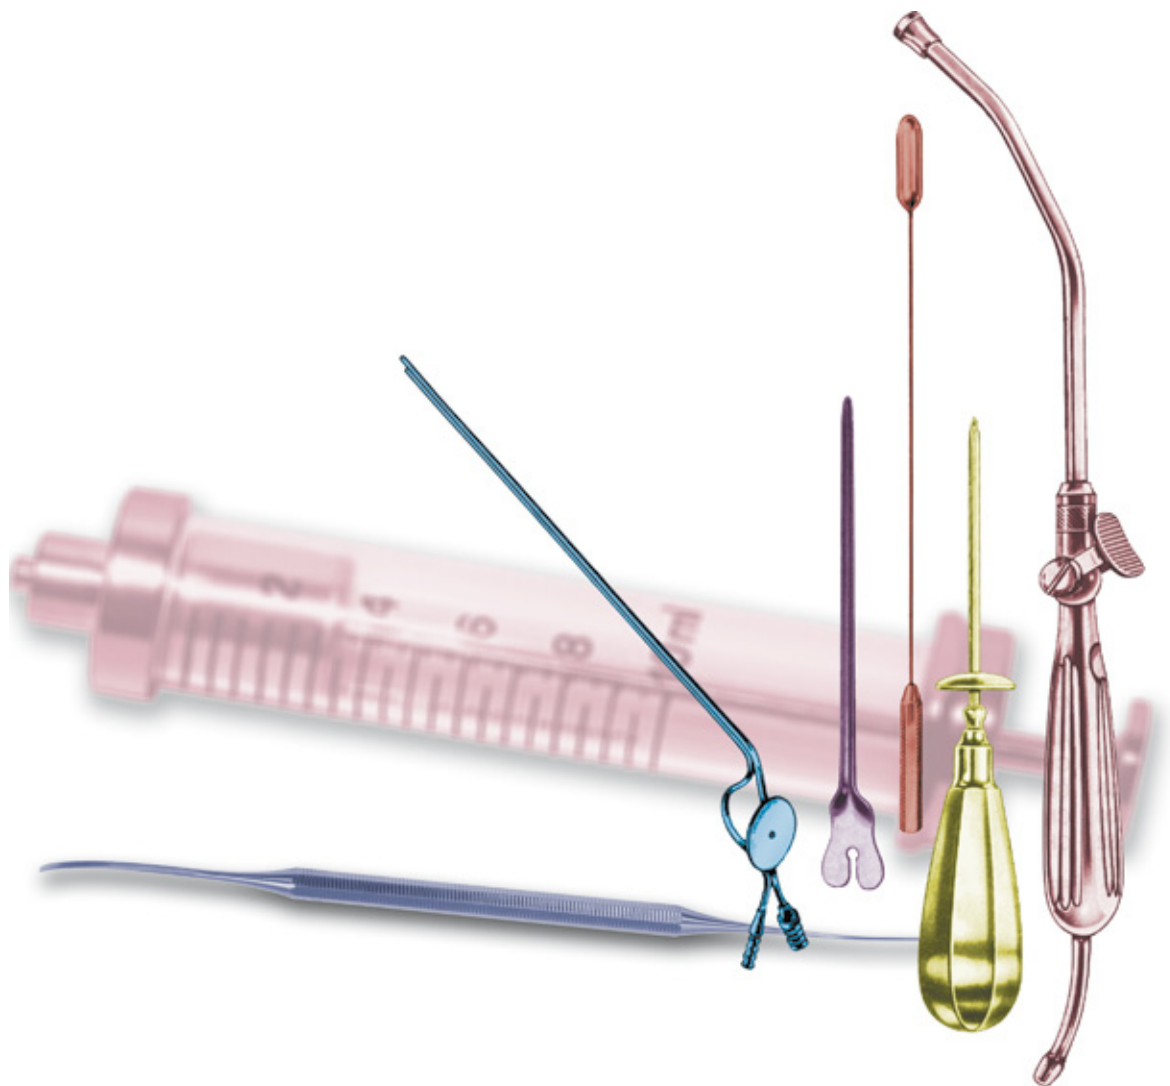

SONDEN, SAUGROHRE, TROKARE
PROBES, ASPIRATION, TROCARS
STYLETS, ASPIRATION, TROCARTS
ESTILETES, ASPIRACION ,TROCARES
SPECILLI, ASPIRAZIONE, TREQUARTI

19.0101
13,0 cm /Ø 1,0 mm
19.0102
14,5 cm /Ø 1,0 mm
19.0103
16,0 cm /Ø 1,0 mm
19.0104
18,0 cm /Ø 1,0 mm
19.0105
20,0 cm /Ø 1,0 mm
19.0106
25,0 cm /Ø 1,0 mm

19.0109
10,5 cm /Ø 1,5 mm
19.0110
11,5 cm /Ø 1,5 mm
19.0111
13,0 cm /Ø 1,5 mm
19.0112
14,5 cm /Ø 1,5 mm
19.0113
16,0 cm /Ø 1,5 mm
19.0114
18,0 cm /Ø 1,5 mm
19.0115
20,0 cm /Ø 1,5 mm
19.0116
25,0 cm /Ø 1,5 mm
19.0117
30,0 cm /Ø 1,5 mm

mit Absperrventil u. abschraubbarem Rohr
with stopcock and removeable tube
avec robinet et canule demontable
con llave y tubo desmontable
con interruttore e tubo svitabile

POOLE
19.0726
20 cm, Ø 5,5 mm