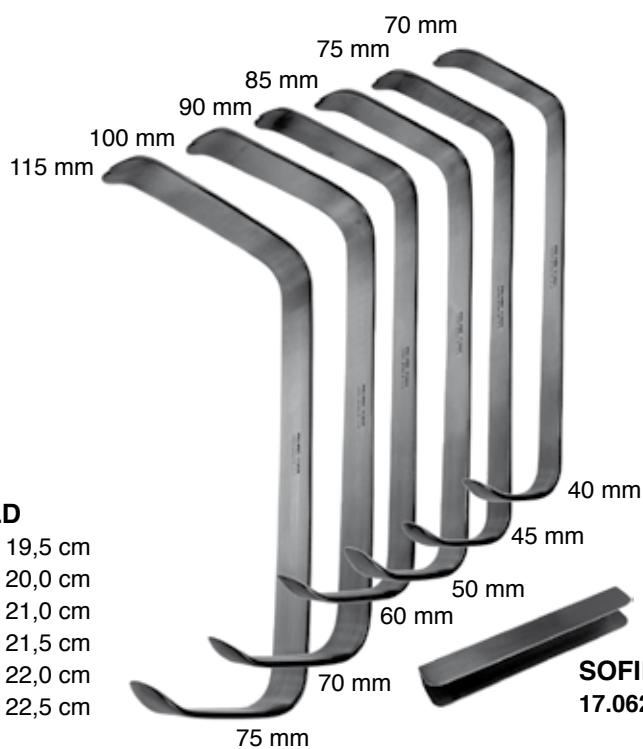

SOFIELD
17.0621 19,5 cm
17.0622 20,0 cm
17.0623 21,0 cm
17.0624 21,5 cm
17.0625 22,0 cm
17.0626 22,5 cm

SOFIELD
17.0629